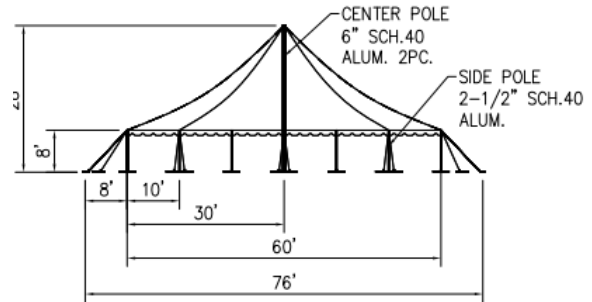

# 60 X 180 POLE TENT

ISOMETRIC VIEW

SIDE VIEW

SERIES 2000 TENT  
60' x 180' x 8'

● = CENTER POLES NOT TO SCALE

FRONT VIEW

PLAN VIEW