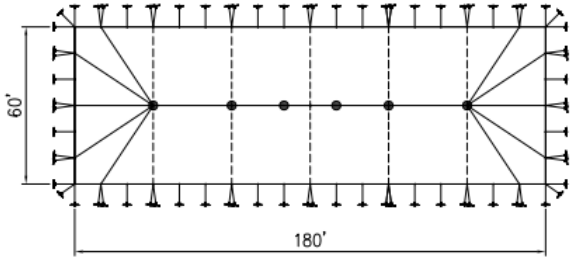

# 60 X 180 POLE TENT

ISOMETRIC VIEW

SIDE VIEW

SERIES 2000 TENT  
60' x 180' x 8'

● = CENTER POLES NOT TO SCALE

FRONT VIEW

PLAN VIEW