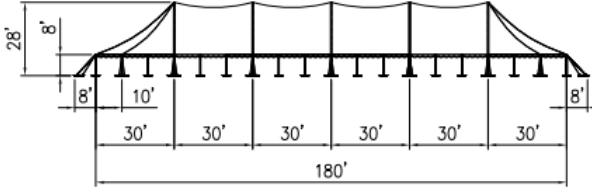

# 60 X 180 POLE TENT

ISOMETRIC VIEW

SIDE VIEW

SERIES 2000 TENT  
60' x 180' x 8'

● = CENTER POLES NOT TO SCALE

FRONT VIEW

PLAN VIEW